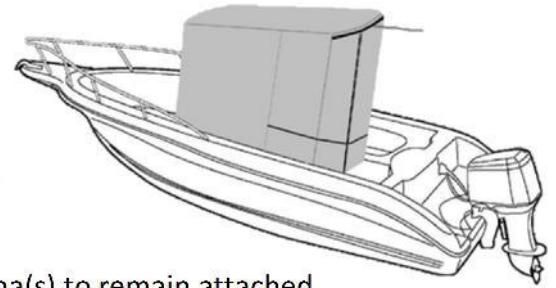

Specialty T-Top Covers!

Specially designed to protect the critical components under the T-Top

Features Include:

- Double-pull non-corrosive marine grade zipper opens from the inside or outside for convenient access.
- Marine grade polyester hook and loop sleeve allows VHF antenna(s) to remain attached when top is covered.
- Available in two sizes to maximize protection.
- Fit accommodates outrigger mounts, GPS and rod holders.
- Heavy duty sewn-in adjustable strap system with double-adjust buckle allows a customized fit when the cover is secured.

Cover comes standard with 2 Support Poles and Easy Installation & Care Instructions.

Available in 2 sizes in both Performance Poly-Guard® and Sun-DURA™, 100% marine-grade polyester.

Proudly Made in the USA

Sun-DURA™	Poly-Guard®	
<u>Order No.</u>	<u>Order No.</u>	<u>Fits up to</u>
900LGS	900LG	90" L X 66" W X 84" H
900XLS	900XL	108" L X 66" W X 84" H

Dealers: to access pricing, enter part number in search box at top right of dealer site