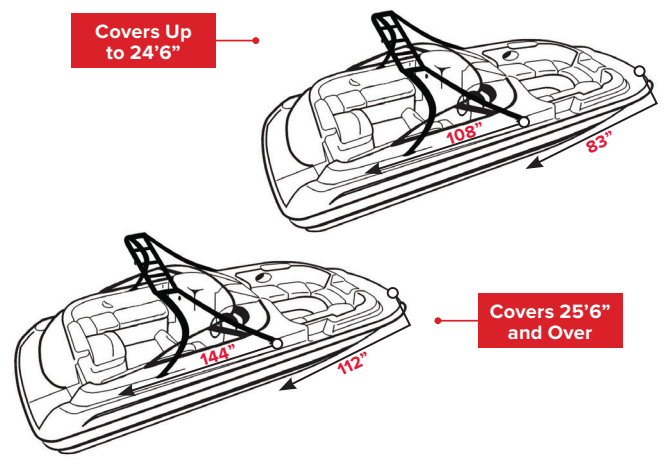

## PRODUCT FEATURES

- ▶ Two extra-long tower slots accommodate virtually any tower configuration.
- ▶ Tower slots are completely lined with marine-grade hook & loop fasteners to keep the boat fully protected.
- ▶ Unique styling conforms well to windshields.
- ▶ Suitable for trailering when properly tied down.
- ▶ Cover comes with heavy-duty boat cover tie-down kit, 2 rope ratchets and easy installation instructions.